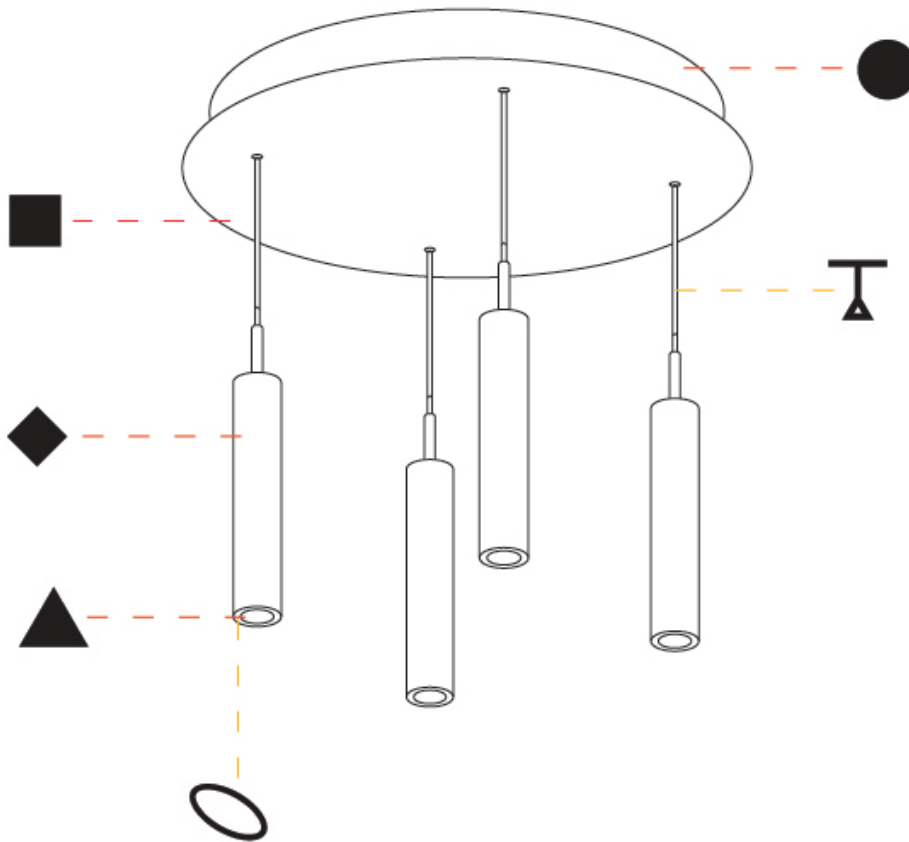

G-MINI ROUND HANGOVER SUSPENSION

A300626-

PROJECT
TYPE
SPECIFIER
QUANTITY
DATE

A